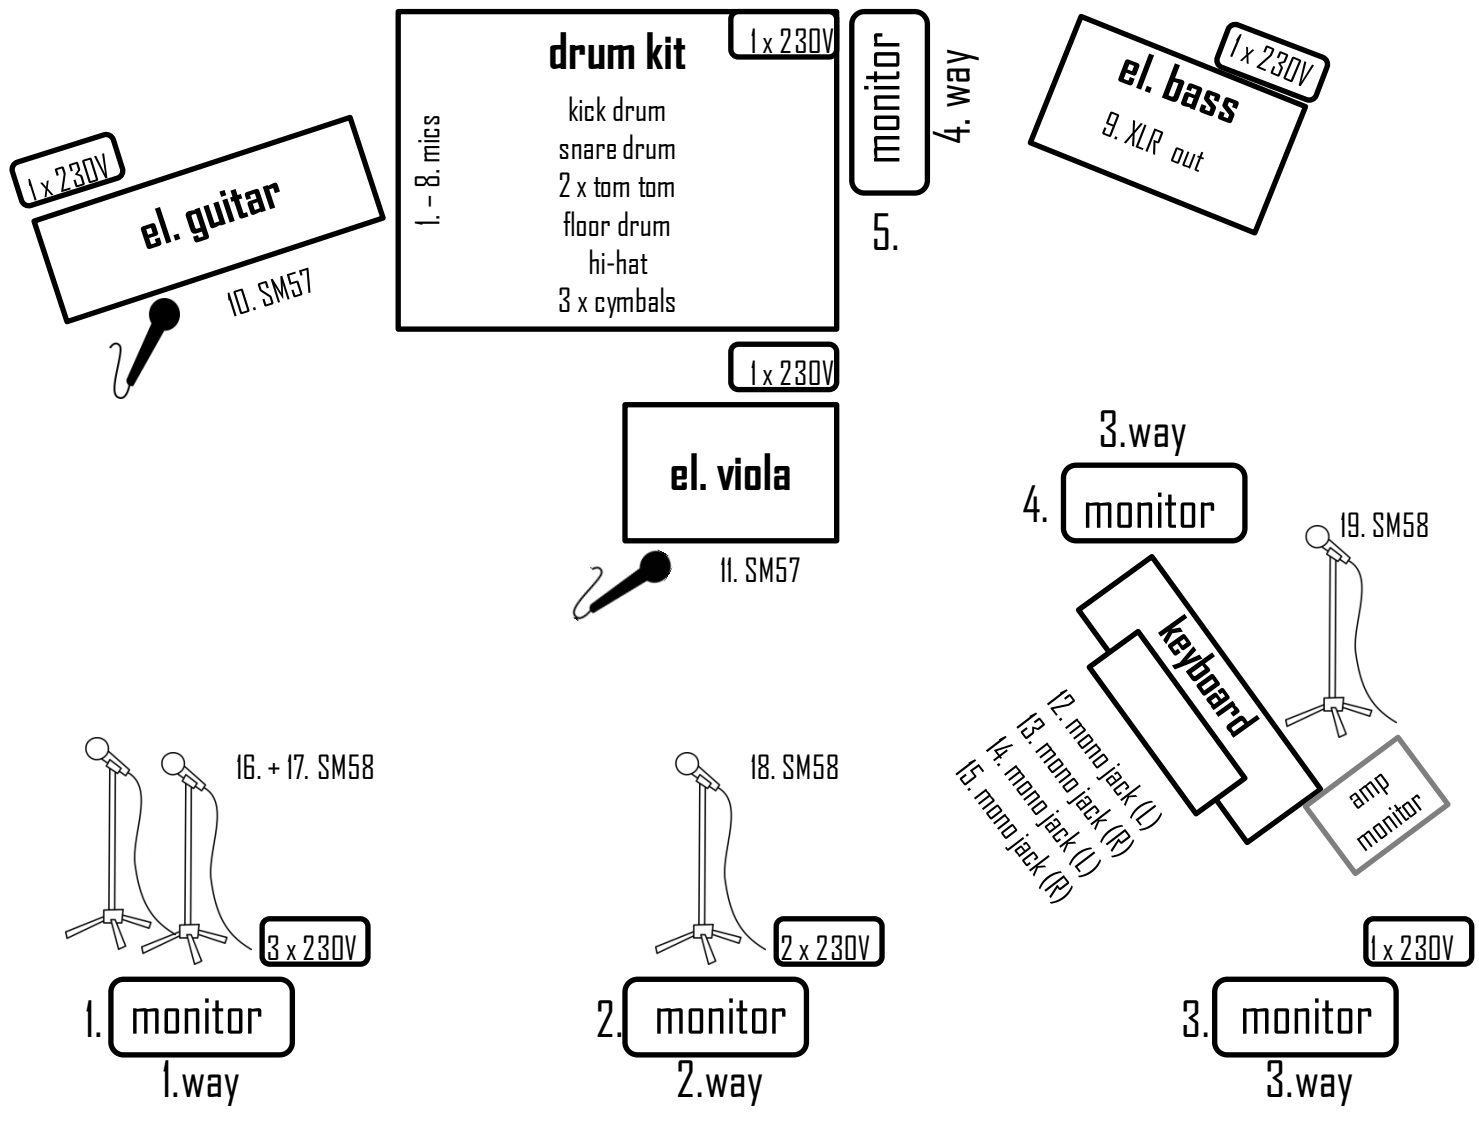

THE PLASTIC PEOPLE OF THE UNIVERSE

NEW GENERATION

front

Monitors ways (volume ratio):

- 1. = vocals (16. – 17.): 50 %, kick drum + snare drum: 20 %
- 2. = viola (11.): 40 % , keys (12.-15.): 30 % , vocal (18.): 50 %
- 3. = guitar (10.): 30 %, viola (11.): 30%, vocals (16. – 19.): 40%
- 4. = bass (9.): 40 %, guitar (10.): 20 %, viola (11.): 10 %, keys (12.-15.): 30 %, vocals (16.-19.): 30 %

Input list:

- 1. – 8. drum kit
- 9. Bass guitar (XLR)
- 10. Guitar (mic)
- 11. viola (mic)
- 12.- 15. 2x keyboard
- 16. – 19. vocal mics (17. with tap delay)

Contact:

Tomas Skrivanek: +420 736 414 051

Vojtech Stary: +420 774 063 062