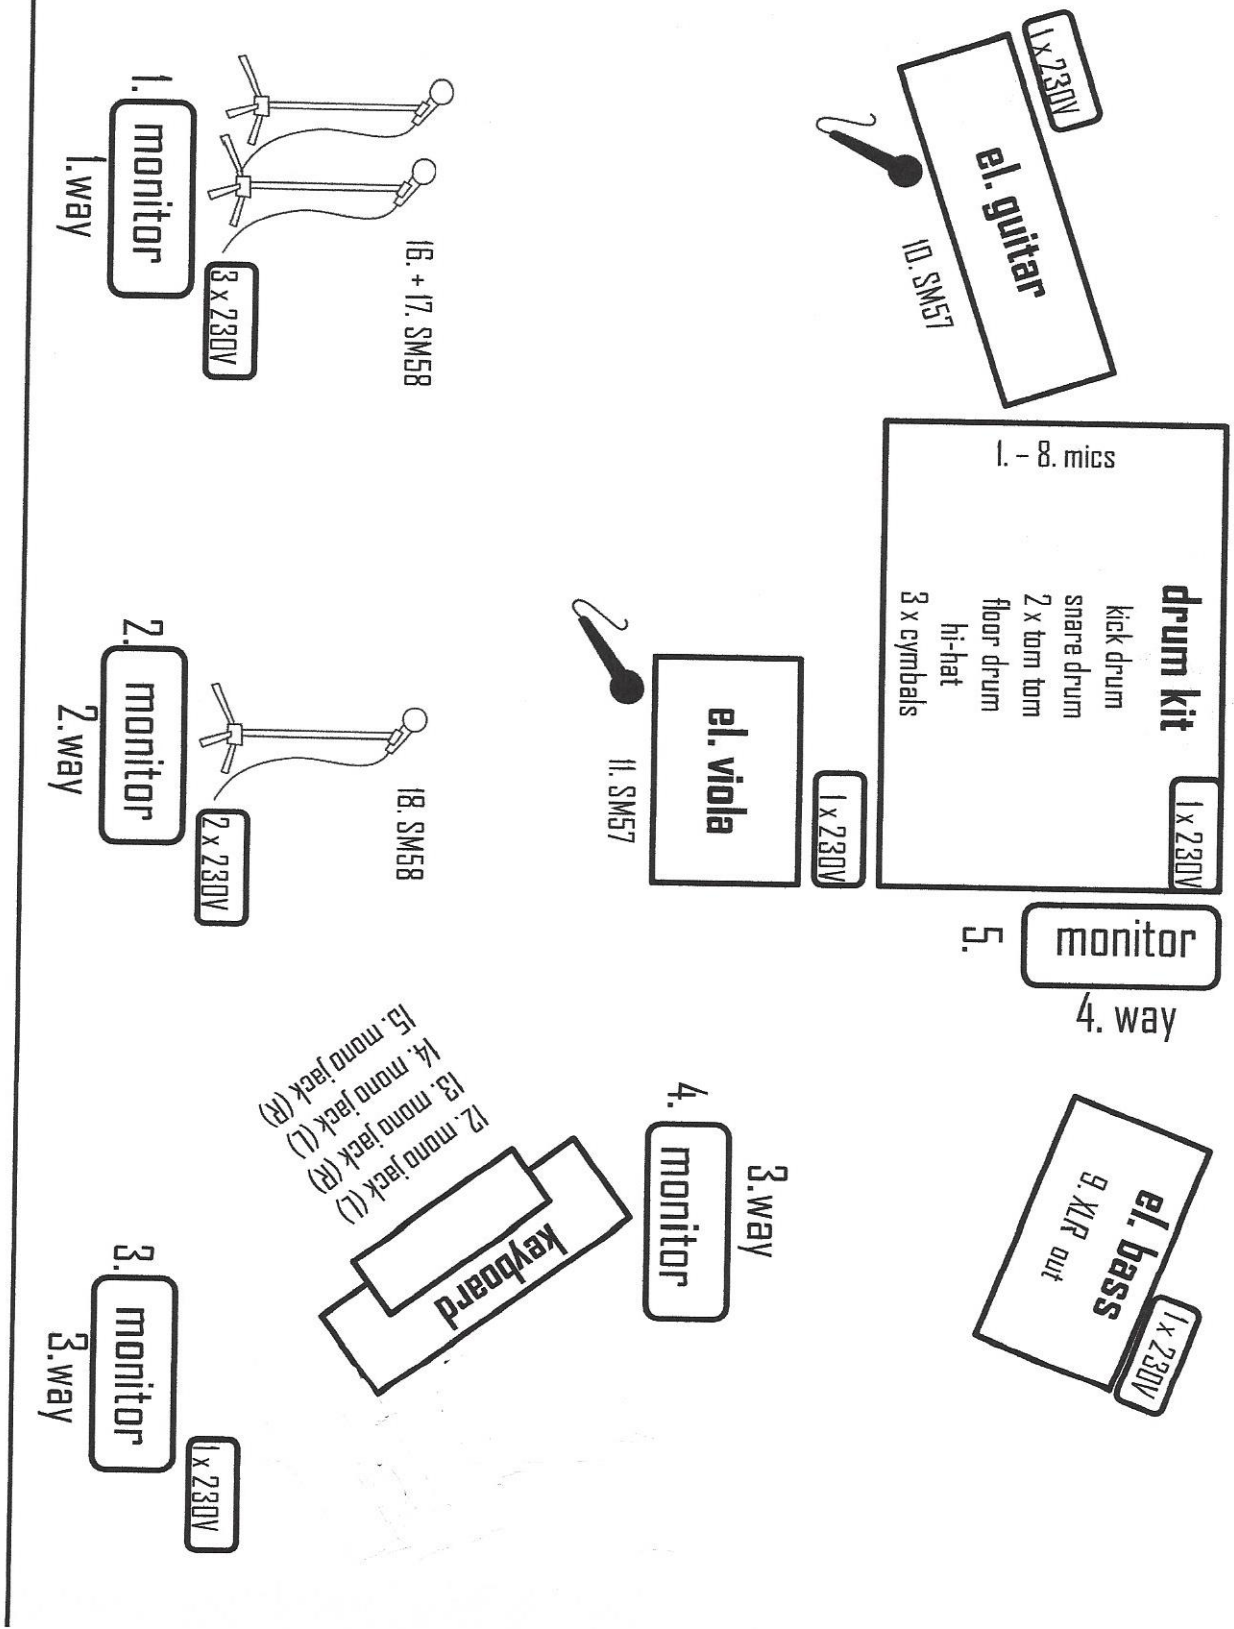

THE PLASTIC PEOPLE OF THE UNIVERSE

Monitors ways (volume ratio):

1. = vocals (16. - 17.): 50 %, kick drum + snare drum: 20 %
2. = viola (11.): 40 %, keys (12.-15.): 30 %, vocal (18.): 50 %
3. = guitar (10.): 30 %, viola (11.): 30%, vocals (16. - 19.): 40%
4. = bass (9.): 40 %, guitar (10.): 20 %, viola (11.): 10 %, keys (12.-15.): 30 %, vocals (16.-19.): 30 %

Input list:

1. - 8. drum kit
9. Bass guitar (XLR)
10. Guitar (mic)
11. viola (mic)
- 12.-15. 2x keyboard
16. - 19. vocal mics (17. with tap delay)

Contact:

Vojtech Stary: +420 774 063 062